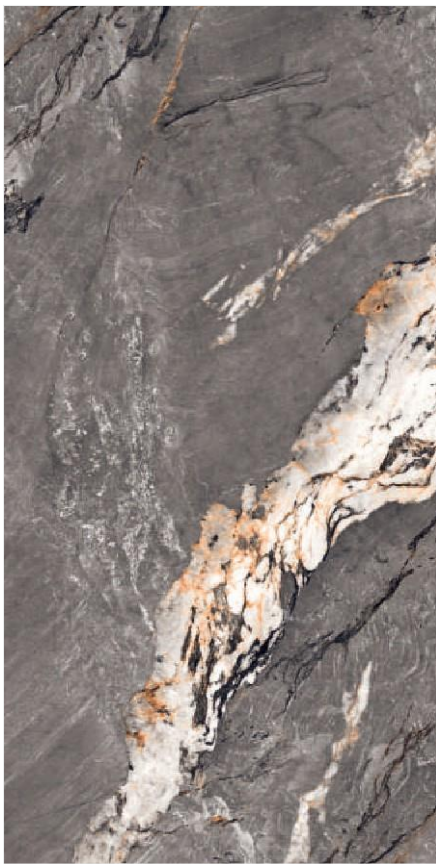

NX LYON GREY

SIZE
600X
1200MM

R-4

NEOX
Collection

600x
1200mm

**NX MALACHITEA
NERO**

SIZE
600X
1200MM

R-3